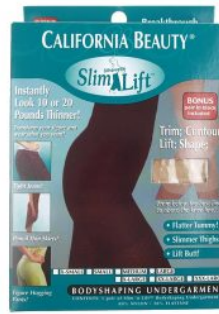

SKU: 24052102

Price:

Stock: 1645 in stock

**SLIM 'N LIFT
SHAPER - XXXL -
BEIGE**

- color: beige
- size: XXXL

[Read More](#)

SKU: 24052101

Price:

Stock: 1675 in stock

**SUPREME
COMFORT - SET
VAN 2 - S -
ZWART/BEIGE**

brand: As Seen On TV
color:...

[Read More](#)

SKU: 306050

Price:

Stock: 451 in stock

**SLIM 'N LIFT
SHAPER -
SILHOUETTE - SET
OF 2 - L - BLACK /
BEIGE**

color: beige & black
...

[Read More](#)

SKU: 19954

Price:

Stock: 228 in stock

**SLIM 'N LIFT
SHAPER -
COMFORT - SET
OF 2 - M -
BLACK/BEIGE**

brand: As Seen On TV
color:...

[Read More](#)