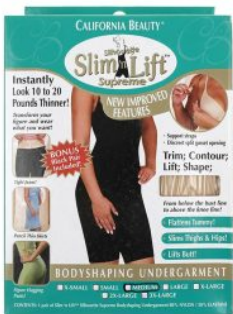

Stock: 1675 in stock

**SUPREME
COMFORT - SET
VAN 2 - S -
ZWART/BEIGE**

brand: As Seen On TV
color:...

[Read More](#)

SKU: 306050

Price:

Stock: 451 in stock

**SLIM 'N LIFT
SHAPER -
SILHOUETTE - SET
OF 2 - L - BLACK /
BEIGE**

color: beige & black
...

[Read More](#)

SKU: 19954

Price:

Stock: 228 in stock

**SLIM 'N LIFT
SHAPER -
COMFORT - SET
OF 2 - M -
BLACK/BEIGE**

brand: As Seen On TV
color:...

[Read More](#)