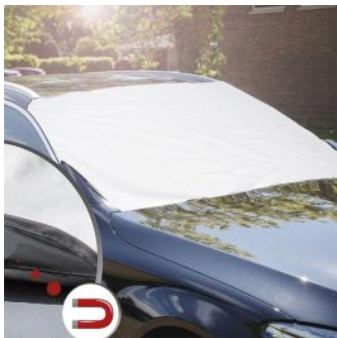

Content:...

[Read More](#)

SKU: 24102201

Price:

Stock: 402 in stock

MAGNETIC WINDSCREEN COVER - 150 X 90CM

No more scratching
Always an...

[Read More](#)