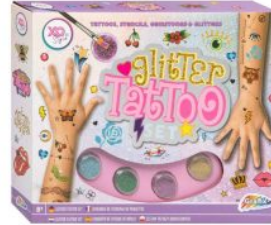

SKU:
2950023038789
Price:
Stock: 31 in stock

GRAFIX - GLITTER TATTOO SET - 30X25X5CM - 36 STICKY TATTOO'S

Fun for kids, handy for parents

...

[Read More](#)

SKU:
2950024255116
Price:
Stock: 415 in stock

MYHOME - BOUNCING BALL - SMILEY/UNICORN - Ø 6,5CM - LIGHT UP